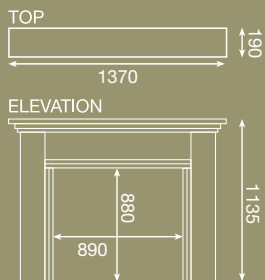

Whitton 54"
Natural Oak finish