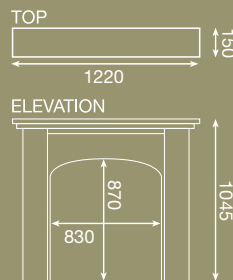

Stretton 48"
Natural Oak finish