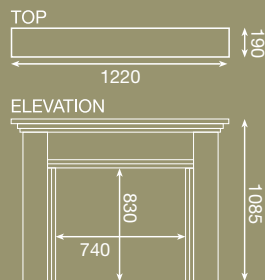

Whitton 48"
Natural Oak finish