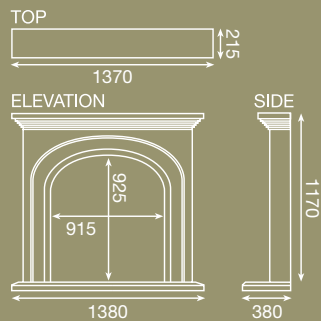

fireplace dimensions

All Pureglow Sepol limestone suites consist of a surround, three-piece back panel and hearth, the dimensions of which are shown here in millimetres. Please note that overall heights do not include depth of hearth (50mm).

Cleaning and Maintenance
Purestone Sepol limestone products, once installed and dry should be cleaned and sealed where necessary using a suitable limestone sealing solution.

Wychbury 54"
Purestone Sepol limestone