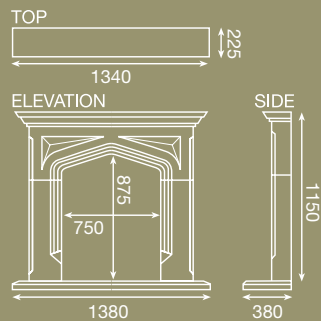

Harvington 54"
Purestone Sepol limestone