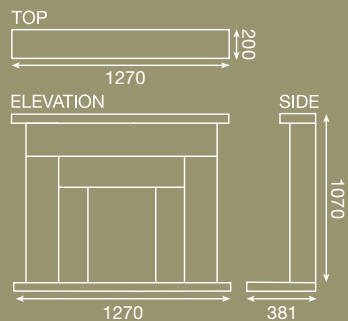

Drayton 50"
Purestone Sepol limestone