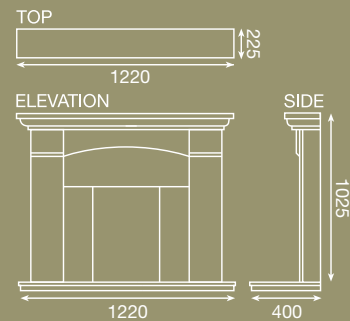

Kingsford 48"
Purestone Sepol limestone