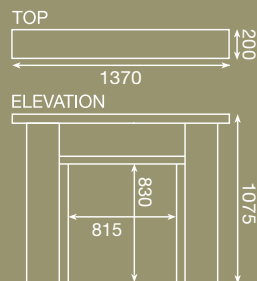

Hanley 54"
Natural Oak finish