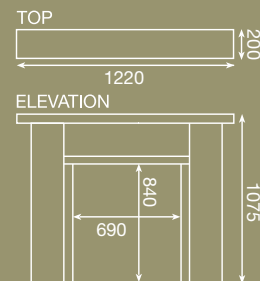

Hanley 48"
Natural Oak finish